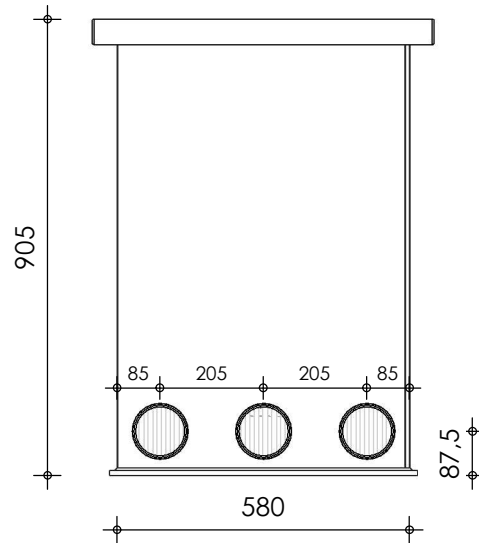

Front view

Right-side view

Rear view

Left-side view

Max. flow 30 m³
Space for helix 150 L

Top view

description:
BK60 - Bio chamber

scale :
1 : 15