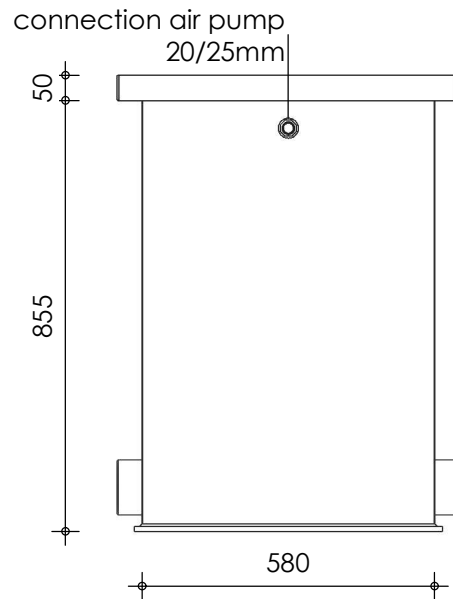

Front view

Right-side view

Rear view

Left-side view

Max. flow 30 m³
Space for helix 150 L

Top view

description:
BK60 - Bio chamber

scale :
1 : 15