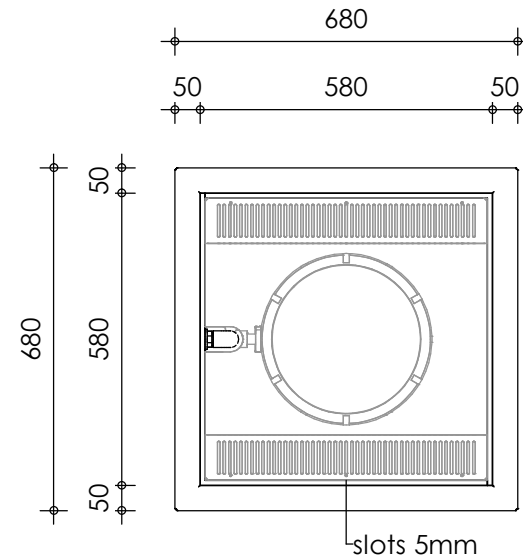

Front view

Right-side view

Rear view

Left-side view

Max. flow 30 m³
Space for helix 150 L

Top view

description:
BK60 - Bio chamber

scale :
1 : 15