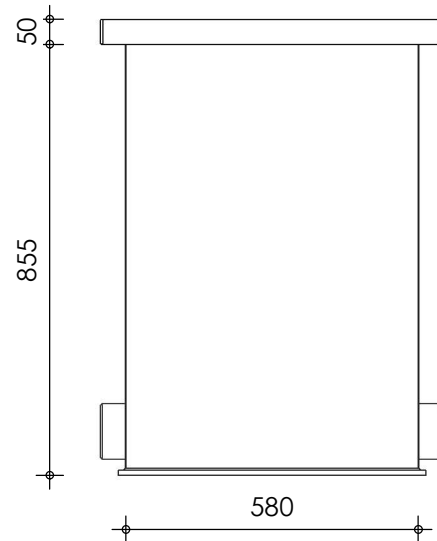

Front view

Right-side view

Rear view

Left-side view

Max. flow 30 m³
Space for helix 150 L

Top view

description:
BK60 - Bio chamber

scale :
1 : 15